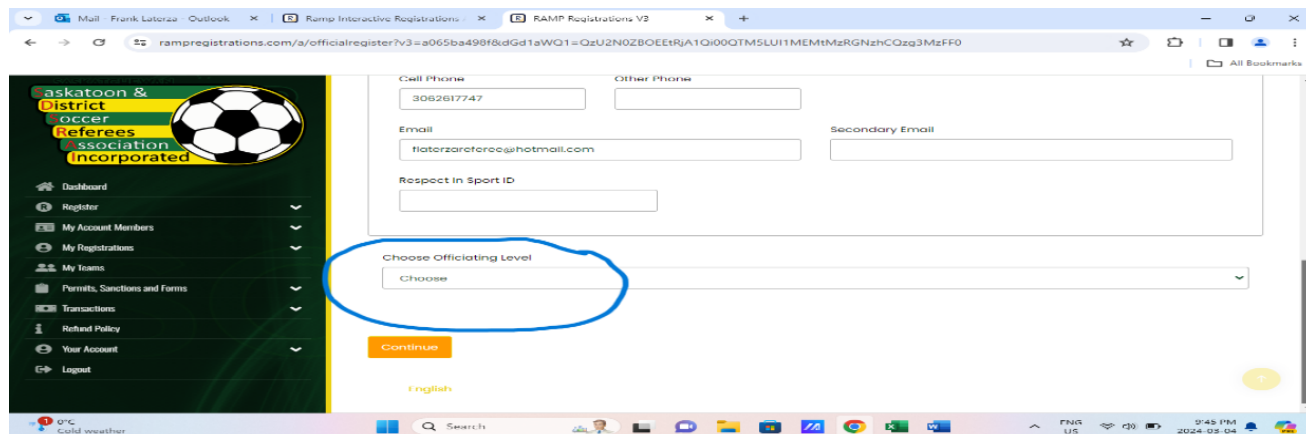

By proceeding to the SDSRAI website www.sdsrai.com you will need to register for the in-person portion of the entry level clinic. Click on “Referee Registration” and start by creating your referee RAMP account. If you have a player RAMP account, you can also use your username and password. Once you have created your referee RAMP account, please follow the screen shots below vvv.