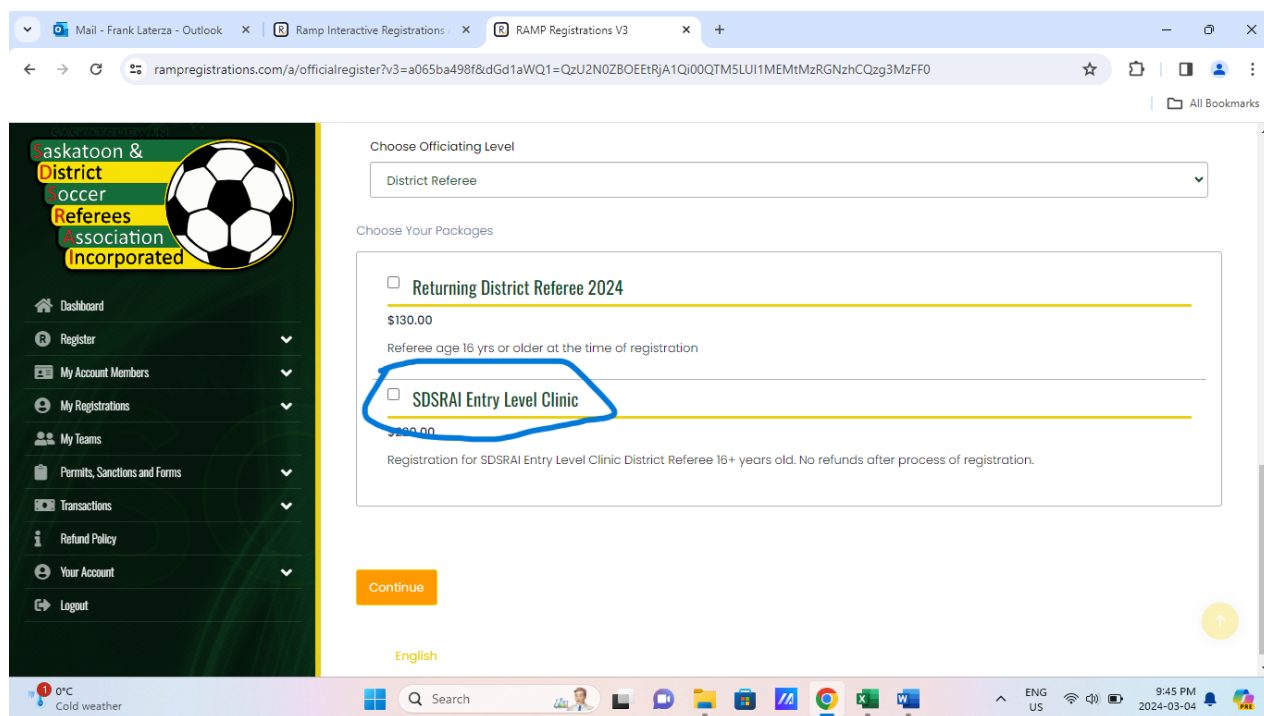

How much does it cost to register to become a soccer referee?

Youth Referee: Entry Level Course Cost **\$200** (Ages 14-15 years)

District Referee: Entry Level Course Cost **\$220** (Age 16+ years)

Registering for in person entry level clinic.

By proceeding to the SDSRAI website www.sdsrai.com you will need to register for the in-person portion of the entry level clinic. Click on “Referee Registration” and start by creating your referee RAMP account. If you have a player RAMP account, you can also use your username and password. Once you have created your referee RAMP account, please follow the screen shots below vvv.