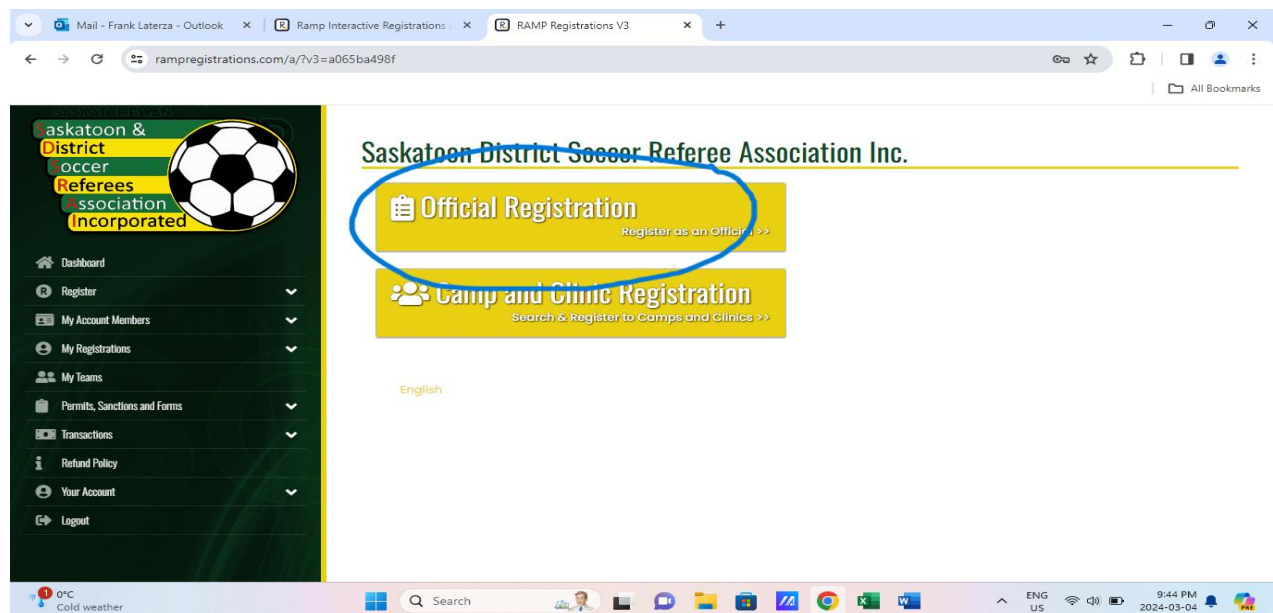

4. You must complete all 9 modules. Some of the modules will have Checks for Understanding (upgraded) and Quizzes (graded). You will have two attempts to obtain a passing grade for a Quiz (80%). If you are unsuccessful, you will need to repeat the module.
5. Upon completion of the Entry Level Course Modules, you will receive an email confirming the completed module. Please save this email as it may be required to confirm your eligibility with the SDSRAI. You must complete your online modules 7 days prior to the schedule in person entry level clinic date.

How much does it cost to register to become a soccer referee?

Youth Referee: Entry Level Course Cost **$200** (Ages 14-15 years)

District Referee: Entry Level Course Cost **$220** (Age 16+ years)

Registering for in person entry level clinic.

By proceeding to the SDSRAI website www.sdsrai.com you will need to register for the in-person portion of the entry level clinic. Click on “Referee Registration” and start by creating your referee RAMP account. If you have a player RAMP account, you can also use your username and password. Once you have created your referee RAMP account, please follow the screen shots below vvv.