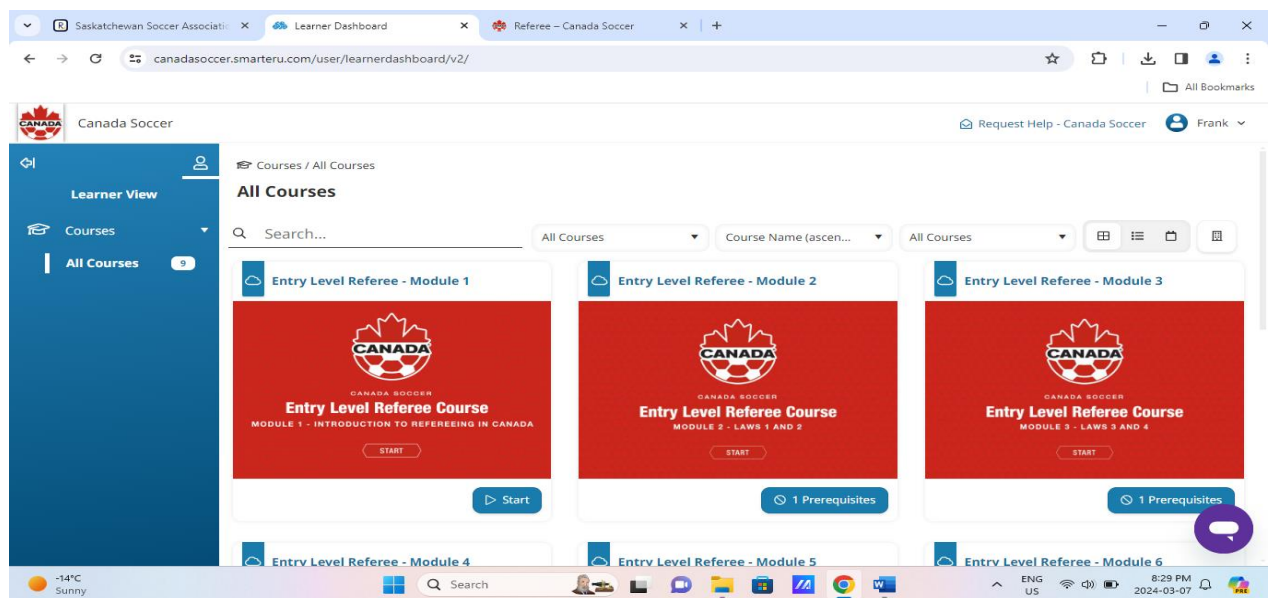

3. Once you have completed your registration, you will now gain access to the online materials.